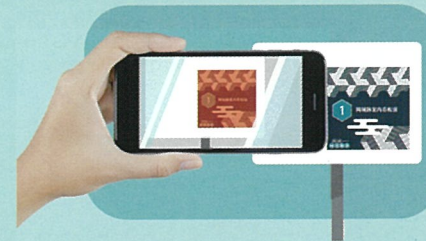

Android

- 1 On the Home screen, tap Play Store
- 2 On the Search screen, search for Oka Castle Time Travel
- 3 Select Oka Castle Time Travel, then tap Install
- 4 Media access permissions will be requested during app installation – tap Agree
- 5 After installing, return to the Home screen
- 6 Tap Oka Castle Time Travel to open the app

Scan the QR code to go straight to the download page.

* We are not responsible for cellular data charges from downloading the app.
We recommend the use of free Wi-Fi to download the app.

HOW TO USE THE AR APP

01 Download the app

Download the app on your device. The app is free* to use.

02 Hold up your smartphone

Open the app and scan the AR markers at highlight locations in the grounds. See the map on the other side of this guide for highlight locations.

03 View and enjoy the content

There are a total of 28 highlight locations. Some locations will add CG images to the scenery, while others will display stock images and video.